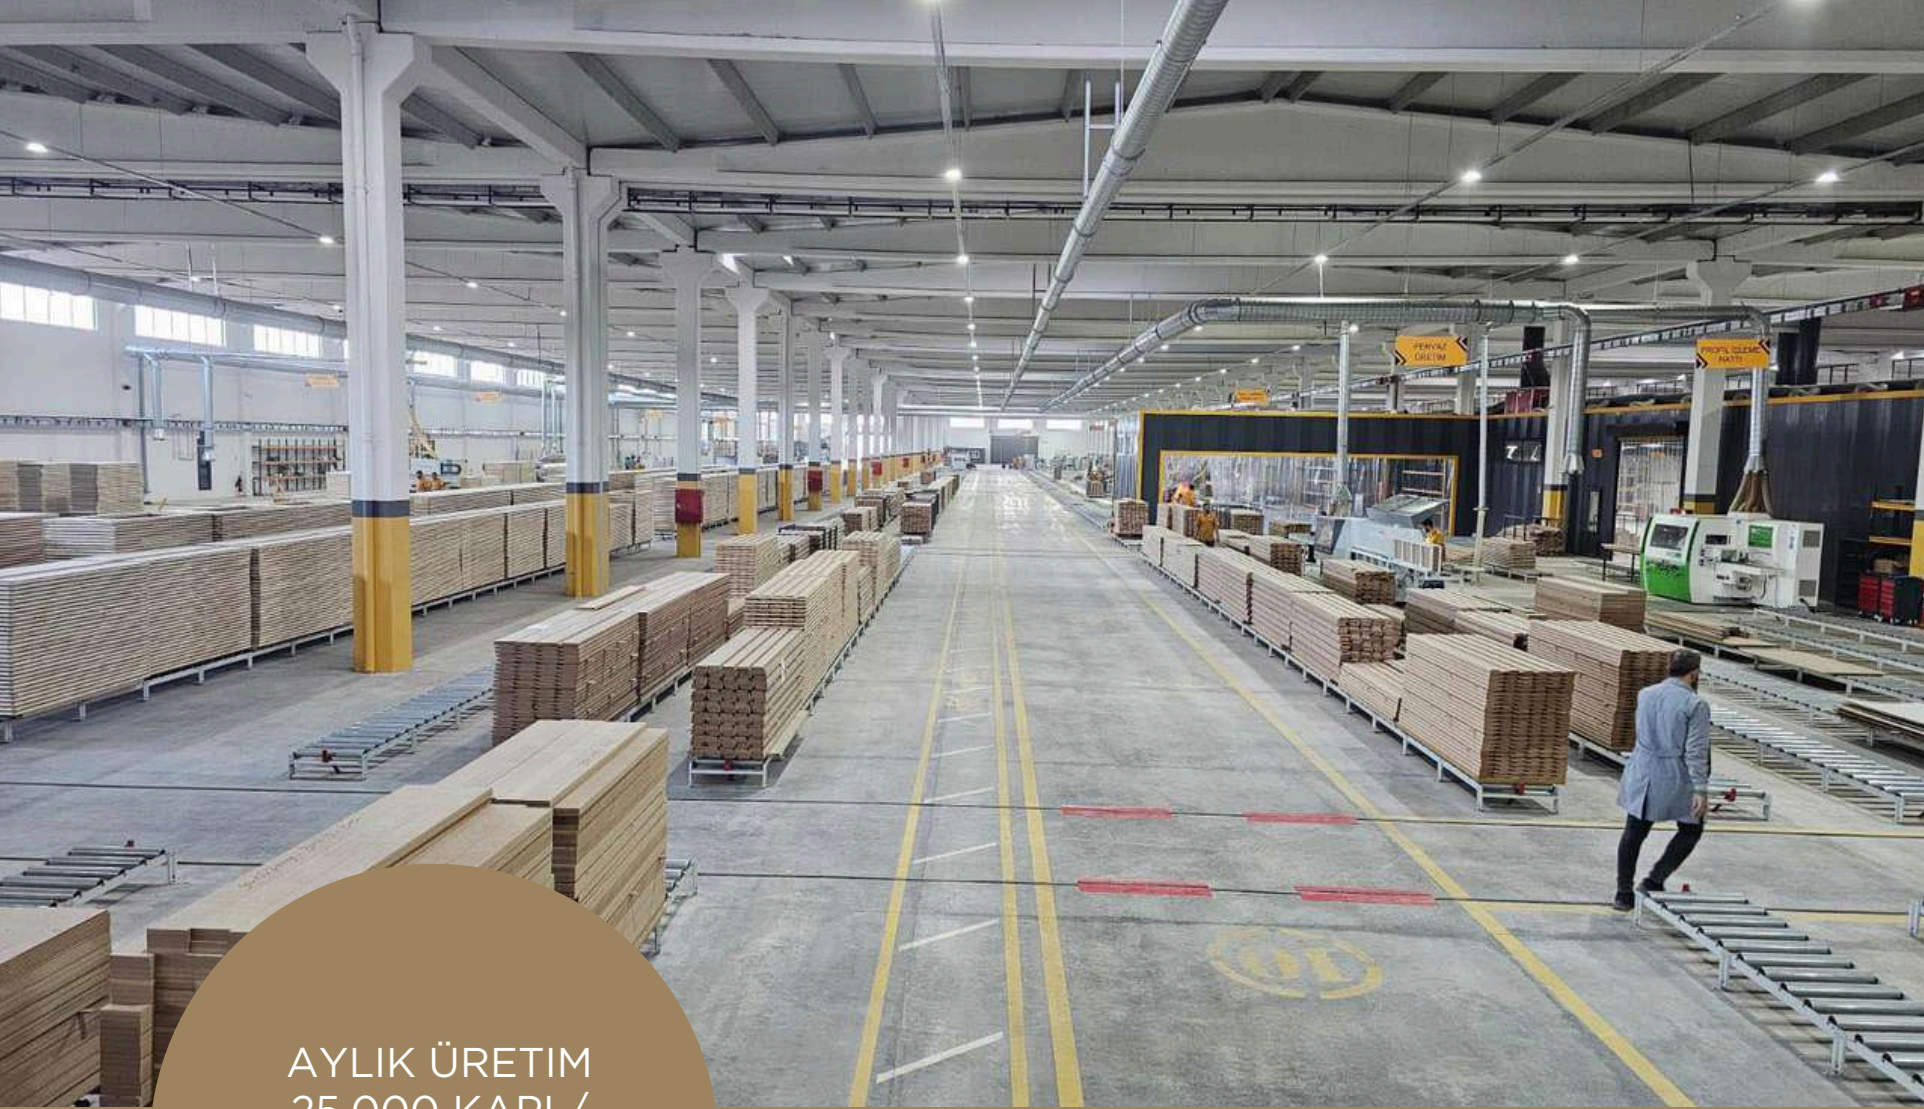

AYLIK ÜRETİM
25.000 KAPI /
MONTHLY
PRODUCTION
25.000 S