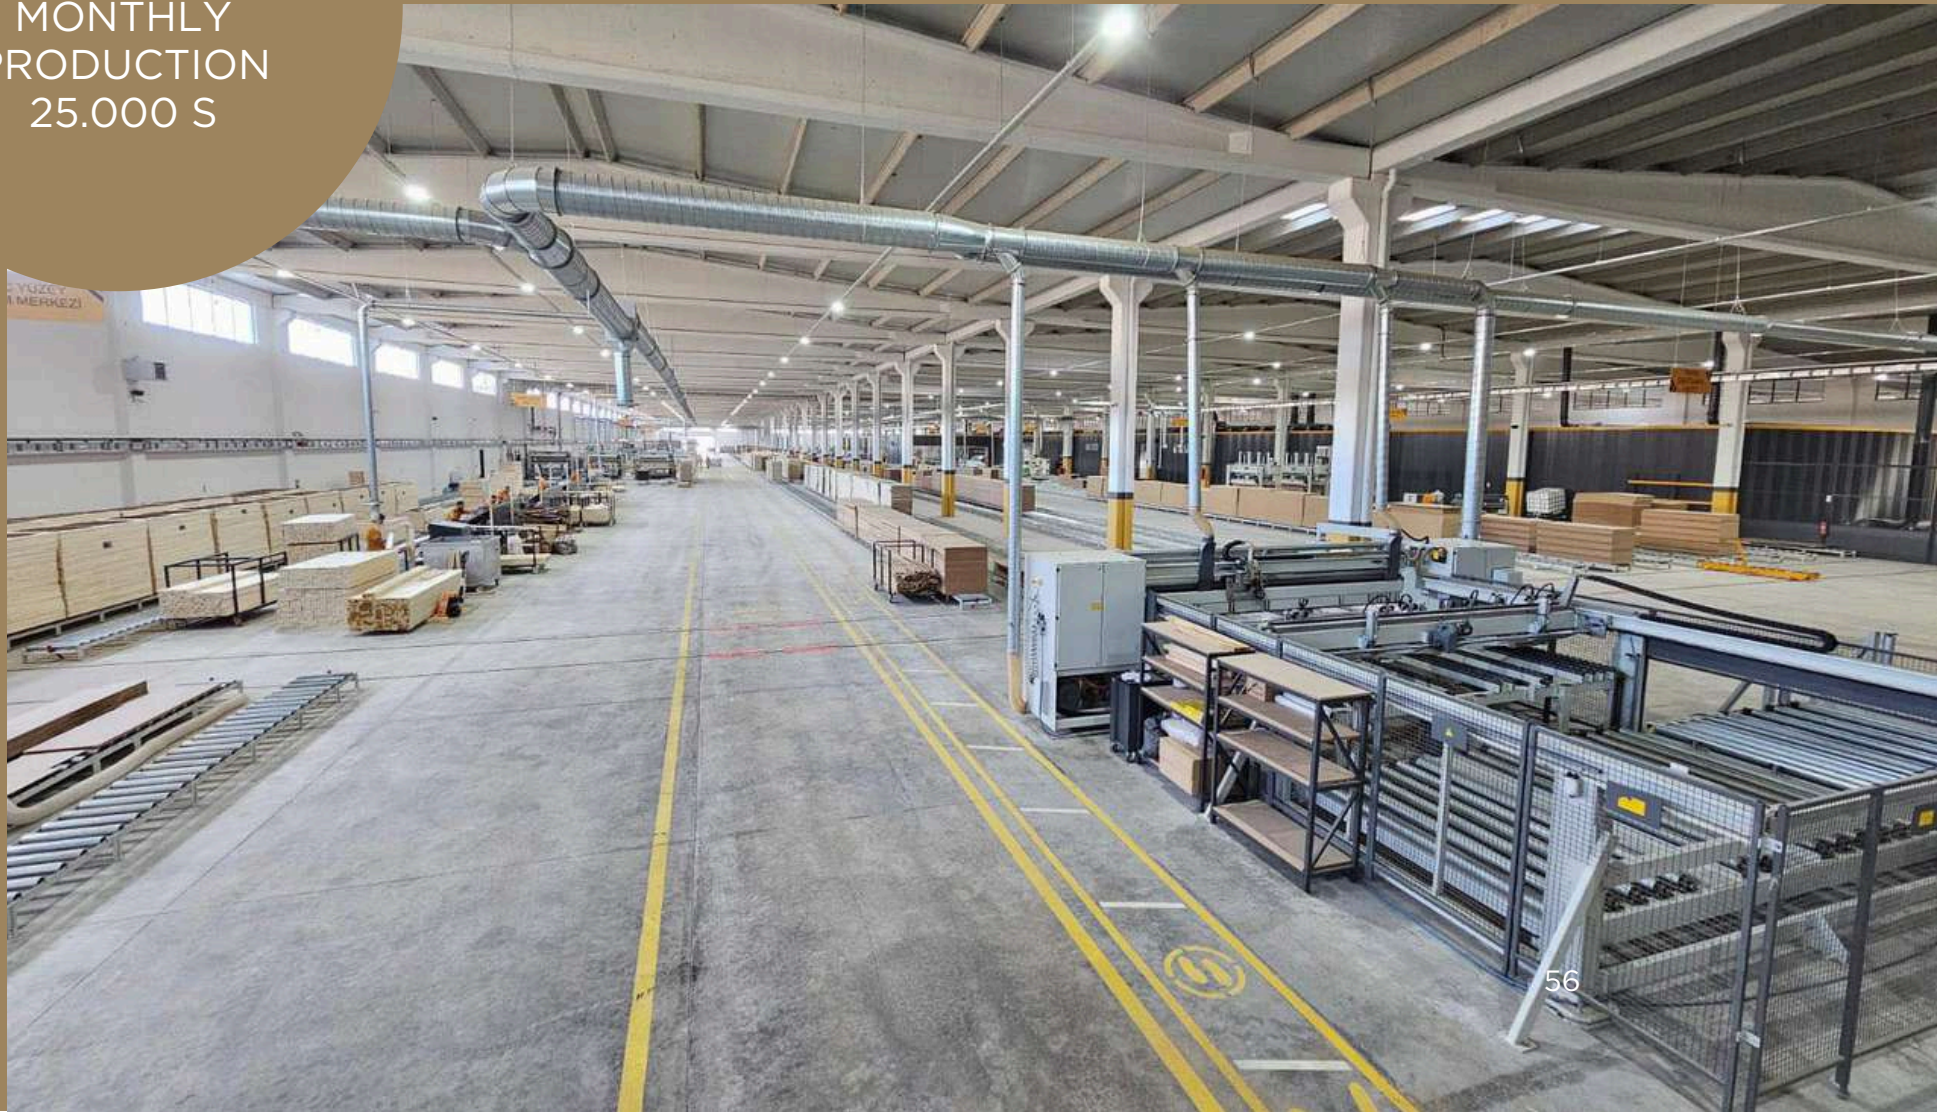

AYLIK ÜRETİM
25.000 KAPI /
MONTHLY
PRODUCTION
25.000 S